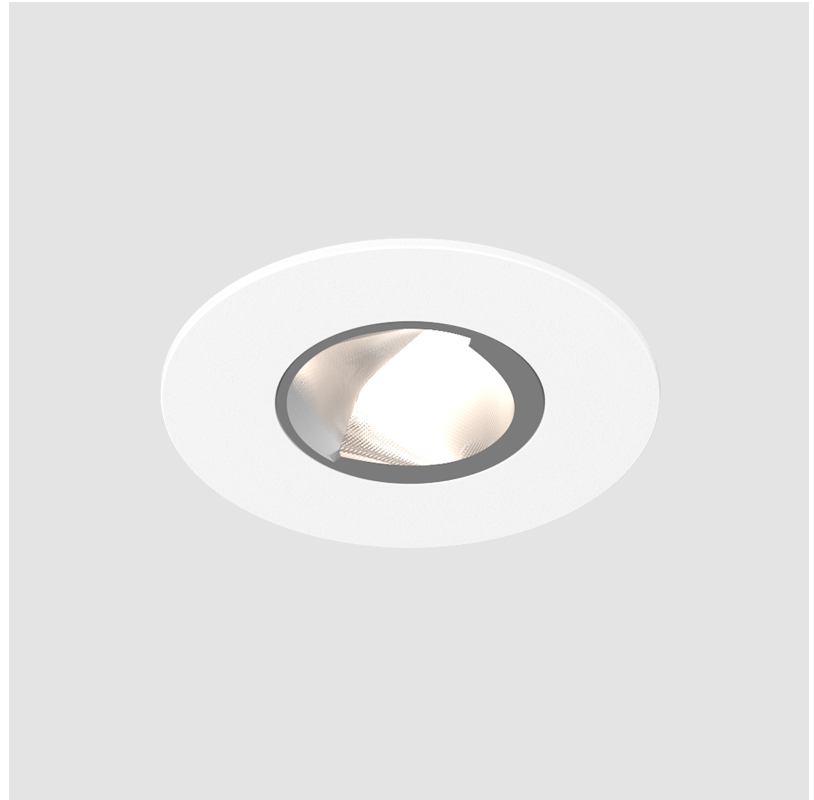

GENERAL

Series: Oiko Pro Round
Subseries: Oiko Pro Wallwash
Partner: Prolicht
Division: Architectural
Installation: Recessed
Product Type: Wallwash
Mounting Location: Ceiling
Light Distribution: Wallwash

PHYSICAL

Aperture Sizes - Downlights: 1"
Shape: Round
Diameter (mm): 75
Diameter (in): 2 15/16
Height (mm): 104
Height (in): 4 1/8
Ceiling Thickness (mm): 1 - 25
Ceiling Thickness (in): 1/16 - 1 3/16
Min. Recessing Depth (mm): 110
Min. Recessing Depth (in): 4 5/16
Fixture Finish: SSR / BKV / CWI / CRY / HAB / UFT / ITA / RUA / FTG / MYG / LOD / PUS / FRO / FUP / KIA / POP / BLS / SPG / MEY / GOH / CHC / COM / ABZ / JAG / OBR / MOS / ROR
Fixture Material: Aluminum Die Cast
Cut-out Measurements: D. - 68mm / 2 11/16"

ELECTRICAL

Lamp Type: LED (Zhaga Standard)
Input Wattage (W): 23.6
Total Output Wattage (W): 21.5
Dimming: Non-Dimming / 0-10V Dimming / Phase Dimming / DALI Dimming / MATTER Dimming
Driver Included: No
Driver Location: Recessed Housing
Driver Type: Constant Current - Universal
Driver Class: Class 2
Input Voltage (V): 120 - 277
Constant Current (MA): 500mA

LED

Number of LEDs: 1
Color Temperature (°K): 2700 / 3000 / 3500 / 4000
Max. Delivered Lumen (lm): 1863 / 1930 / 2020 / 2038
Nominal Lumen (lm): 2341 / 2424 / 2537 / 2561
CRI: >90 CRI
Lamp Life (hrs): 50000

OPTICAL

RATINGS AND CERTIFICATIONS

Certified By: Certified for North American Standards
IP rating: IP54