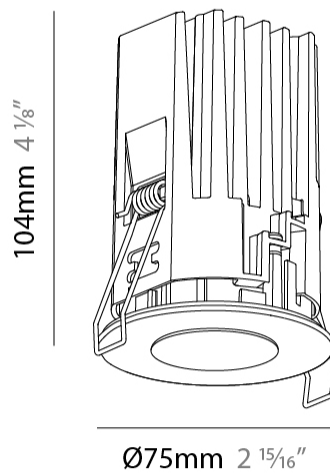

GENERAL

Series: Oiko Pro Round
Subseries: Oiko Pro Wallwash
Partner: Prolicht
Division: Architectural
Installation: Recessed
Product Type: Wallwash
Mounting Location: Ceiling
Light Distribution: Wallwash

PHYSICAL

Aperture Sizes - Downlights: 1"
Shape: Round
Diameter (mm): 75
Diameter (in): 2 15/16
Height (mm): 104
Height (in): 4 1/8
Ceiling Thickness (mm): 1 - 25
Ceiling Thickness (in): 1/16 - 1 3/16
Min. Recessing Depth (mm): 110
Min. Recessing Depth (in): 4 5/16
Fixture Finish: SSR / BKV / CWI / CRY / HAB / UFT / ITA / RUA / FTG / MYG / LOD / PUS / FRO / FUP / KIA / POP / BLS / SPG / MEY / GOH / CHC / COM / ABZ / JAG / OBR / MOS / ROR
Fixture Material: Aluminum Die Cast
Cut-out Measurements: D. - 68mm / 2 11/16"

ELECTRICAL

Lamp Type: LED (Zhaga Standard)
Input Wattage (W): 23.6
Total Output Wattage (W): 21.5
Dimming: Non-Dimming / 0-10V Dimming / Phase Dimming / DALI Dimming / MATTER Dimming
Driver Included: No
Driver Location: Recessed Housing
Driver Type: Constant Current - Universal
Driver Class: Class 2
Input Voltage (V): 120 - 277
Constant Current (MA): 500mA

LED

Number of LEDs: 1
Color Temperature (°K): 2700 / 3000 / 3500 / 4000
Max. Delivered Lumen (lm): 1863 / 1930 / 2020 / 2038
Nominal Lumen (lm): 2341 / 2424 / 2537 / 2561
CRI: >90 CRI
Lamp Life (hrs): 50000

OPTICAL

RATINGS AND CERTIFICATIONS

Certified By: Certified for North American Standards
IP rating: IP54